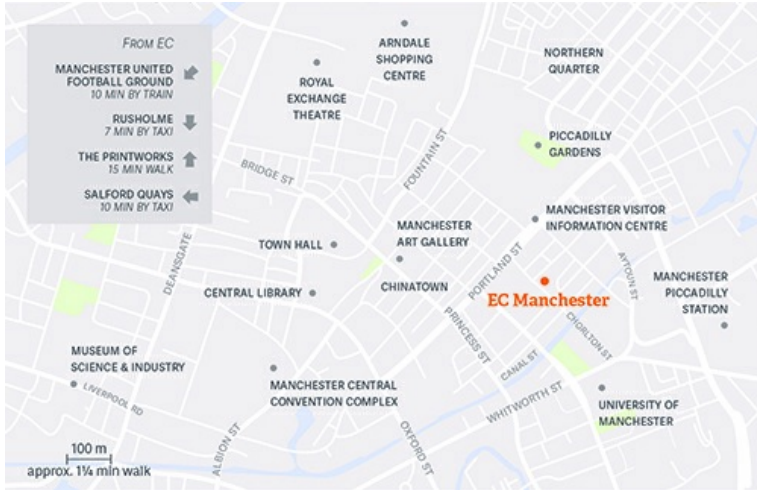

EC Manchester

What Manchester does today, the world does tomorrow. EC Manchester is a boutique space in the heart of this revolutionary, entrepreneurial and innovative city, famous for its world class football, vibrant music scene and friendly Northern charm.

LOCATION

- Located in the very heart of Manchester
- Few minute's walk from Manchester Piccadilly train station & across the street from the Coach Station
- Great access to all major cultural, leisure and retail highlights of the city
- 10 minutes by train to Old Trafford, home stadium of the world's most famous football team

EMERGENCY NUMBER

+44 (0) 747 446 0908

PHONE NUMBER

+44 (0) 161 233 1000

OPENING HOURS

0830 - 1700 GMT

ADDRESS

EC Manchester,
 Boulton House,
 17-21 Chorlton Street,
 Manchester,
 M1 3HY